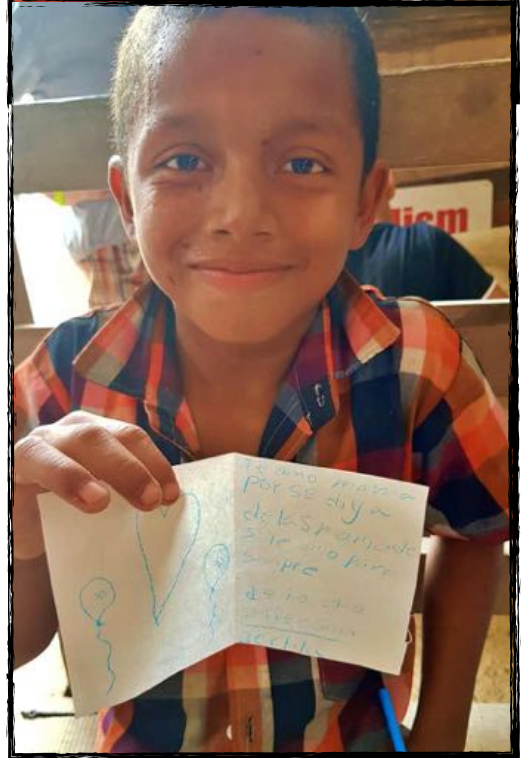

The Davis Family

Evangelizing Belize, CA

May 2019

Transmission \$ Help Needed!:

We NEED your help. The day we picked up our van after the new engine was installed I noticed it would shutter when going in reverse. After being without a vehicle for over a quarter of the year, I was just happy to have transportation again. Well, back in April it stopped working. I can go forward but not reverse. There's definitely a good analogy here. As Christians we are never to turn around. We are supposed to keep going forward! There's a hymn we sing from time to time which says, *I'm too far from where I started and too close to where I'm going, there's no use in turning around. Amen!* I couldn't find anything in Belize so I will have one shipped here from the states. It is now rainy season and we won't be able to push this backwards any longer. A brother in Christ found one for, \$650.00. Please consider helping with this need. I will need to pay to have it installed so if you can help here's the link: [click this link](#). PS. To rebuild would be about 3 times the price.

Mothers Day:

It is not a big holiday here in Belize but I still push it. I have even gotten flack but too bad. The children always enjoy making something for their mothers and I get such a joy out of seeing them smile. Most moms are the backbone of the family and it is no different here in Belize. I hope one day it will catch on here. The majority of the mothers of the children in our church wash there clothes in the stream, do not have electric, house water and the things American moms have to keep the home going.